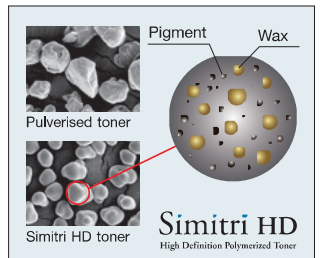

Polymerised toner for superior image quality

Compared to conventional pulverised toner, Konica Minolta's Simitri HD polymerised toner comprises smaller and more uniform particles, resulting in sharp text and subtle gradations. The lower fixing temperature also means faster output, lower energy use, and less paper curling.