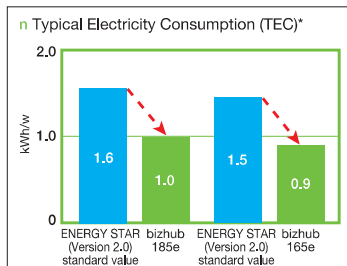

ID Copy Function

LED Backlighting

LED Status Display

Numeric Keys

Environmentally conscious design

The bizhub 185en/165en minimises environmental impact with a specification that fully complies with the standards set by the International ENERGY STAR Program Version 2.0. The compact, lightweight design means fewer raw materials and less energy is used during manufacture. The use of biomass-based Simitri HD polymerised toner results in around 30% less CO₂, NO_x and SO_x in its manufacture than conventional toner, and saves energy in use thanks to its lower fixing temperature. Toner waste has been completely eliminated by a Toner Loop mechanism that collects and recycles toner within the unit.