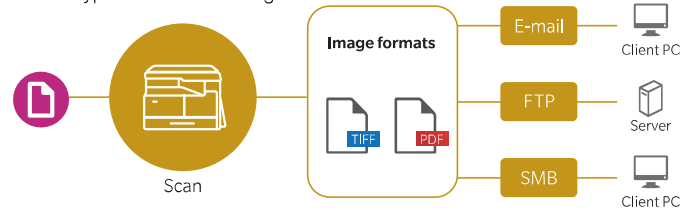

Polymerised toner for superior image quality

Compared to conventional pulverised toner, Konica Minolta's Simitri HD polymerised toner comprises smaller and more uniform particles, resulting in sharp text and subtle gradations. The lower fixing temperature also means faster output, lower energy use, and less paper curling.

Network Printing

Connect to your network for access from anywhere in the office to increase productivity.

Scan-to-Functions

Scan and send your documents directly to email or select from a variety of server types for direct storage